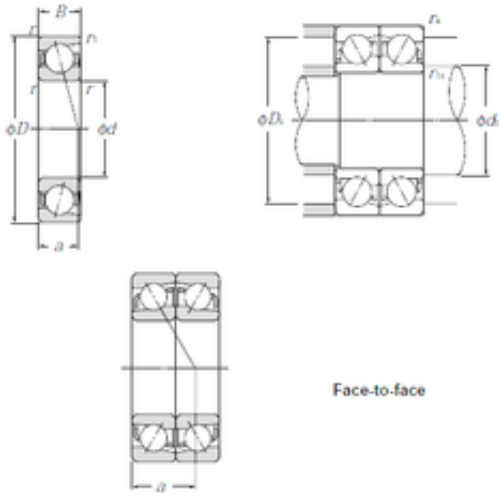

BEARING-THAILAND CO.,LTD.

30 mm x 55 mm x 13 mm CYSD 7006CDF
angular contact ball bearings

Bearing No. 7006CDF

Size	30x55x13 mm
Bore Diameter	30 mm
Outer Diameter	55 mm
Width	13 mm
d	30 mm
D	55 mm
B	13 mm
C	13 mm
Angle (°)	15 °
r min.	1 mm
2B	26 mm
Weight	0,224 Kg
Basic dynamic load rating (C)	24,6 kN
Basic static load rating (C0)	20,6 kN
(Grease) Lubrication Speed	16000 r/min

7006CDF Bearing 2D drawings and 3D CAD models