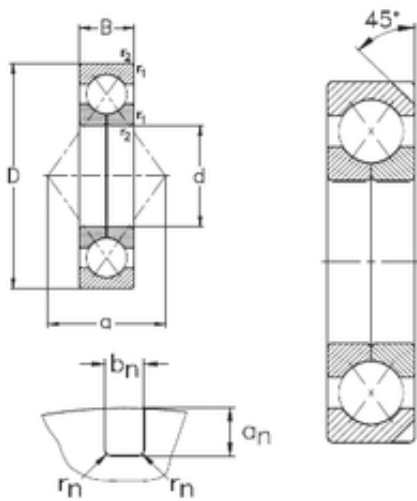

BEARING-THAILAND CO.,LTD.

170 mm x 360 mm x 72 mm NKE
QJ334-N2-MPA angular contact ball bearings

Bearing No. QJ334-N2-MPA

Size	170x360x72 mm
Bore Diameter	170 mm
Outer Diameter	360 mm
Width	72 mm
d	170 mm
D	360 mm
B	72 mm
C	72 mm
an	12,7 mm
bn	10,5 mm
rn	2 mm
a	186 mm
r1 min.	4 mm
r2 min.	4 mm
Weight	38,4 Kg
Basic dynamic load rating (C)	589 kN
Basic static load rating (C0)	917 kN

QJ334-N2-MPA Bearing 2D drawings and 3D CAD models