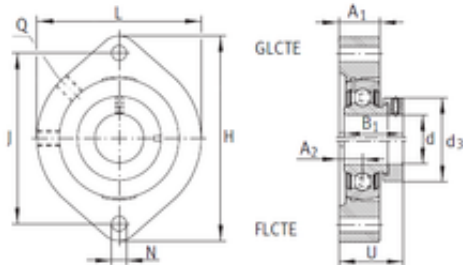

BEARING-THAILAND CO.,LTD.

INA GLCTE12 bearing units

Bearing No. GLCTE12

Bore Diameter	12 mm
d	12 mm
U	30,5 mm
Thread (Q)	M6
d3	28 mm
A1	15 mm
B1	28,6 mm
H	81 mm
J	63,5 mm
L	58,7 mm
N	6,6 mm
A2	8,4 mm
Weight	0,3 Kg
Basic dynamic load rating (C)	9,8 kN
Category	Bearings
Inventory	0.0
Manufacturer Name	SCHAEFFLER GROUP
Minimum Buy Quantity	N/A
Weight / Kilogram	0.3
Product Group	M06110

GLCTE12 Bearing 2D drawings and 3D CAD models