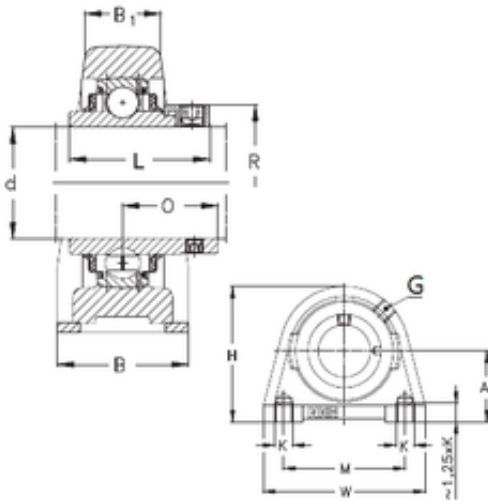

## NKE RSHE60-N bearing units

Bearing No. RSHE60-N

RSHE60-N Bearing 2D drawings and 3D CAD models

Bore Diameter	60 mm
Width	60 mm
d	60 mm
O	46,8 mm
A	69,9 mm
B	60 mm
B1	42 mm
H	140 mm
L	77,8 mm
M	118 mm
R	84 mm
W	150 mm
Thread (G)	R1/8 "
Weight	4,54 Kg