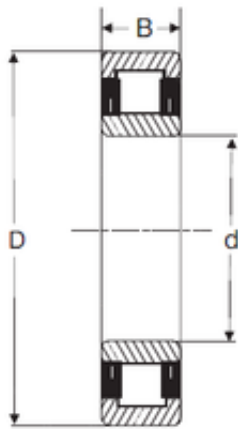

BEARING-THAILAND CO.,LTD.

85 mm x 150 mm x 28 mm SIGMA NU 217
cylindrical roller bearings

Bearing No. NU 217

Size	85x150x28 mm
Bore Diameter	85 mm
Outer Diameter	150 mm
Width	28 mm
d	85 mm
D	150 mm
B	28 mm
C	28 mm

NU 217 Bearing 2D drawings and 3D CAD models