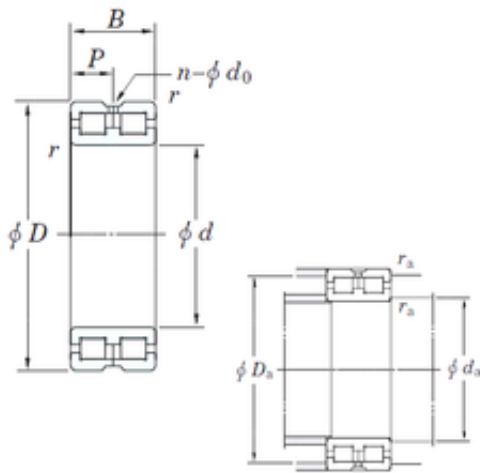

BEARING-THAILAND CO.,LTD.

160 mm x 200 mm x 40 mm KOYO DC4832AVW cylindrical roller bearings

Bearing No. DC4832AVW

Size	160x200x40 mm
Bore Diameter	160 mm
Outer Diameter	200 mm
Width	40 mm
d	160 mm
D	200 mm
B	40 mm
C	40 mm
n	4 mm
p	20 mm
r min.	1,1 mm
da min.	167 mm
Da max.	193 mm
ra max.	1 mm
Weight	3,05 Kg
Basic dynamic load rating (C)	242 kN
Bearing No.	DC4832AVW
r(min)	1.1
Cr	242
C0r	616
S	- mm
P	20
n(qty)	4
do	3
da(min)	167

DC4832AVW Bearing 2D drawings and 3D CAD models

BEARING-THAILAND CO.,LTD.

Da(max)	193
ra(max)	1
(Refer.)Mass(Fixed side)(kg)	3.05