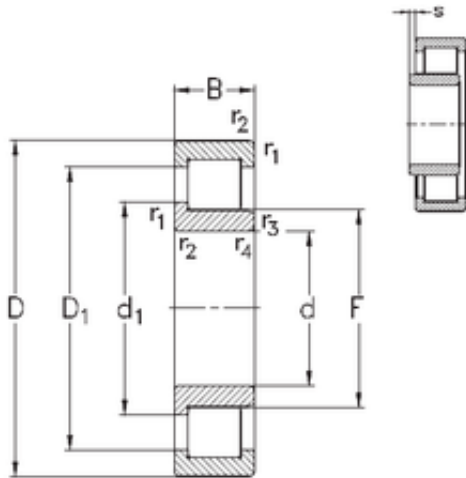

# BEARING-THAILAND CO.,LTD.

85 mm x 180 mm x 41 mm NKE NJ317-E-MA6 cylindrical roller bearings

Bearing No. NJ317-E-MA6

Size	85x180x41 mm
Bore Diameter	85 mm
Outer Diameter	180 mm
Width	41 mm
d	85 mm
F	108 mm
D	180 mm
B	41 mm
C	41 mm
r1 min.	3 mm
r2 min.	3 mm
r3 min.	3 mm
r4 min.	3 mm
S	1,3 mm
Weight	5,3 Kg
Basic dynamic load rating (C)	340 kN
Basic static load rating (C0)	351 kN

NJ317-E-MA6 Bearing 2D drawings and 3D CAD models