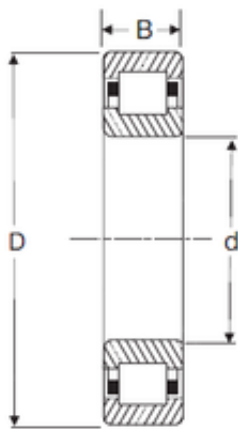

## BEARING-THAILAND CO.,LTD.

55 mm x 120 mm x 43 mm SIGMA NUP 2311  
cylindrical roller bearings

Bearing No. NUP 2311

Size	55x120x43 mm
Bore Diameter	55 mm
Outer Diameter	120 mm
Width	43 mm
d	55 mm
D	120 mm
B	43 mm
C	43 mm

NUP 2311 Bearing 2D drawings and 3D CAD models