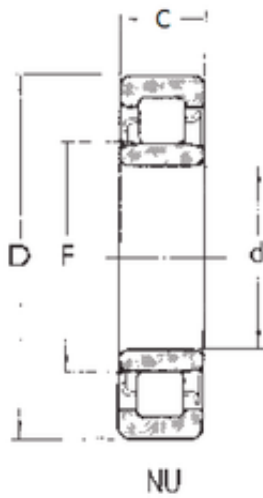

## BEARING-THAILAND CO.,LTD.

25 mm x 52 mm x 18 mm FBJ NU2205  
cylindrical roller bearings

Bearing No. NU2205

Size	25x52x18 mm
Bore Diameter	25 mm
Outer Diameter	52 mm
Width	18 mm
d	25 mm
F	32 mm
D	52 mm
B	18 mm
C	18 mm
Weight	0,167 Kg
Basic dynamic load rating (C)	23,7 kN
Basic static load rating (C0)	22,8 kN
(Grease) Lubrication Speed	12000 r/min

NU2205 Bearing 2D drawings and 3D CAD models