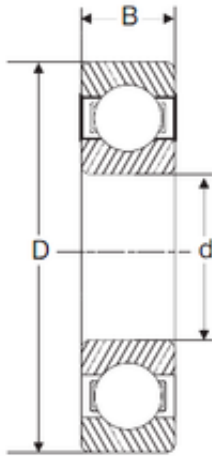

BEARING-THAILAND CO.,LTD.

150 mm x 225 mm x 35 mm SIGMA 6030 deep groove ball bearings

Bearing No. 6030

Size	150x225x35 mm
Bore Diameter	150 mm
Outer Diameter	225 mm
Width	35 mm
d	150 mm
D	225 mm
B	35 mm
C	35 mm

6030 Bearing 2D drawings and 3D CAD models