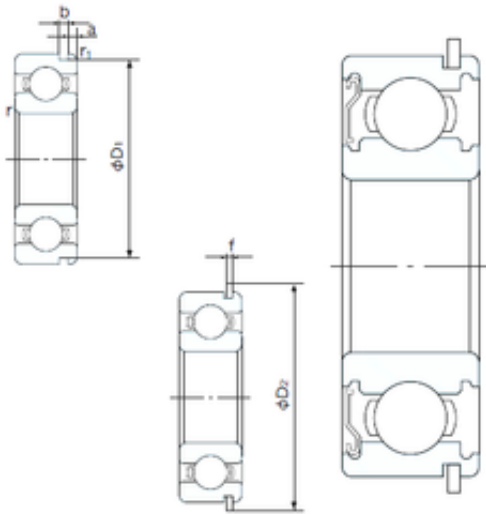

BEARING-THAILAND CO.,LTD.

22 mm x 50 mm x 14 mm NACHI 62/22ZENR
deep groove ball bearings

Bearing No. 62/22ZENR

Size	22x50x14 mm
Bore Diameter	22 mm
Outer Diameter	50 mm
Width	14 mm
d	22 mm
D	50 mm
B	14 mm
C	14 mm
a	2.46 mm
b	1.35 mm
f	1.12 mm
r min.	1 mm
r1 min.	0.5 mm
D1	47.6 mm
D2	55.7 mm
Weight	0.120 Kg
Basic dynamic load rating (C)	13,9 kN
Basic static load rating (C0)	6,95 kN
(Grease) Lubrication Speed	13000 r/min

62/22ZENR Bearing 2D drawings and 3D CAD models