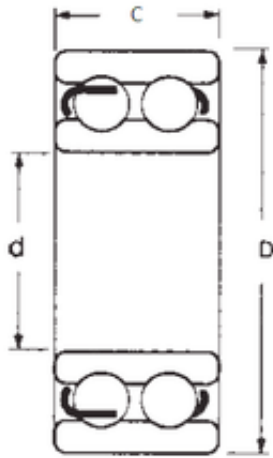

BEARING-THAILAND CO.,LTD.

75 mm x 160 mm x 55 mm FBJ 4315ZZ deep groove ball bearings

Bearing No. 4315ZZ

Size	75x160x55 mm
Bore Diameter	75 mm
Outer Diameter	160 mm
Width	55 mm
d	75 mm
D	160 mm
B	55 mm
C	55 mm
Weight	5,38 Kg
Basic dynamic load rating (C)	176 kN
Basic static load rating (C0)	154 kN

4315ZZ Bearing 2D drawings and 3D CAD models