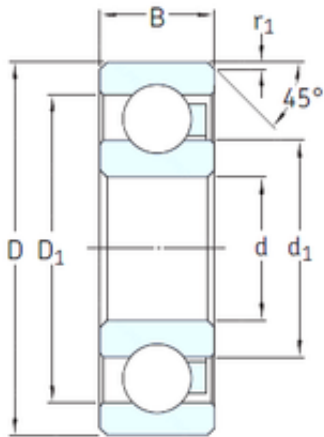

BEARING-THAILAND CO.,LTD.

7 mm x 19 mm x 6 mm SKF 607/HR11QN deep groove ball bearings

Bearing No. 607/HR11QN

Size	7x19x6 mm
Bore Diameter	7 mm
Outer Diameter	19 mm
Width	6 mm
d	7 mm
D	19 mm
B	6 mm
C	6 mm
d1	10,8 mm
r1 min.	0,4 mm
D1	15,9 mm
Weight	0,0022 Kg
Basic dynamic load rating (C)	0,07 kN
Basic static load rating (C0)	0,05 kN

607/HR11QN Bearing 2D drawings and 3D CAD models