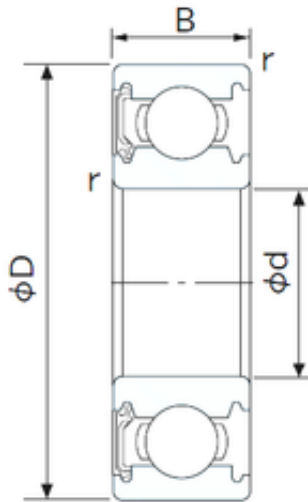

# BEARING-THAILAND CO.,LTD.

85 mm x 130 mm x 22 mm CYSD 6017-RS deep groove ball bearings

Bearing No. 6017-RS

Size	85x130x22 mm
Bore Diameter	85 mm
Outer Diameter	130 mm
Width	22 mm
d	85 mm
D	130 mm
B	22 mm
C	22 mm
r min.	1,1 mm
Weight	0,918 Kg
Basic dynamic load rating (C)	49,5 kN
Basic static load rating (C0)	43 kN

6017-RS Bearing 2D drawings and 3D CAD models