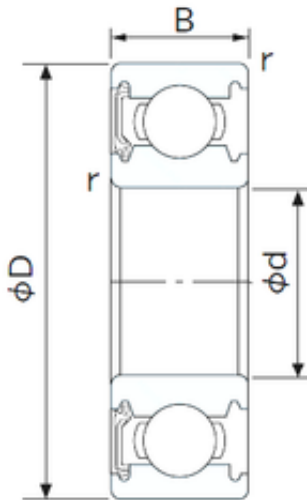

## BEARING-THAILAND CO.,LTD.

65 mm x 100 mm x 18 mm NACHI 6013NKE  
deep groove ball bearings

Bearing No. 6013NKE

Size	65x100x18 mm
Bore Diameter	65 mm
Outer Diameter	100 mm
Width	18 mm
d	65 mm
D	100 mm
B	18 mm
C	18 mm
r min.	1.1 mm
da min.	71 mm
Da max.	94 mm
ra max.	1.0 mm
Weight	0.438 Kg
Basic dynamic load rating (C)	30,5 kN
Basic static load rating (C0)	25,2 kN
(Grease) Lubrication Speed	6500 r/min

6013NKE Bearing 2D drawings and 3D CAD models