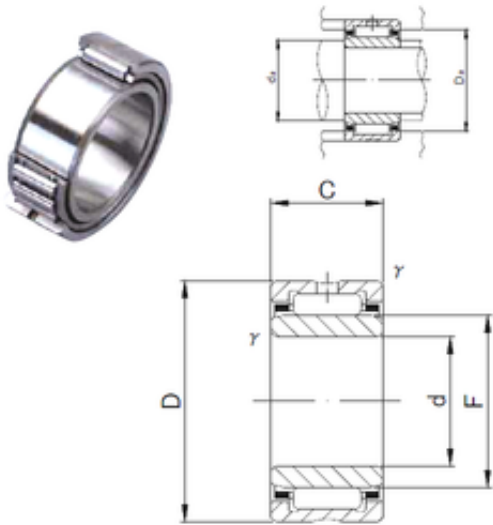

BEARING-THAILAND CO.,LTD.

15 mm x 27 mm x 16 mm JNS NKI 15/16 needle roller bearings

Bearing No. NKI 15/16

Size	15x27x16 mm
Bore Diameter	15 mm
Outer Diameter	27 mm
Width	16 mm
d	15 mm
F	19 mm
D	27 mm
B	16 mm
C	16 mm
r min.	0,3 mm
da min.	17 mm
da max	18 mm
Da max.	25 mm
Weight	0,0395 Kg
Basic dynamic load rating (C)	14 kN
Basic static load rating (C0)	18,7 kN

NKI 15/16 Bearing 2D drawings and 3D CAD models