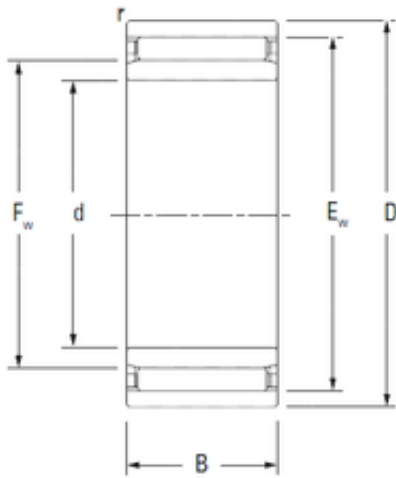

BEARING-THAILAND CO.,LTD.

20 mm x 35 mm x 26 mm KOYO NAO20X35X26 needle roller bearings

Bearing No. NAO20X35X26

Bore Diameter	20 mm
Outer Diameter	35 mm
d	20 mm
Fw	25 mm
D	35 mm
Ew	30 mm
B	26 mm
C	26 mm
r5 min.	0,3 mm
S	1,2 mm
Weight	0,112 Kg
Basic dynamic load rating (C)	25 kN
Basic static load rating (C0)	42,8 kN
(Grease) Lubrication Speed	11000 r/min
Category	Bearings
Inventory	0.0
Manufacturer Name	KOYO
Minimum Buy Quantity	N/A
Weight / Kilogram	0
Product Group	B04144

NAO20X35X26 Bearing 2D drawings and 3D CAD models