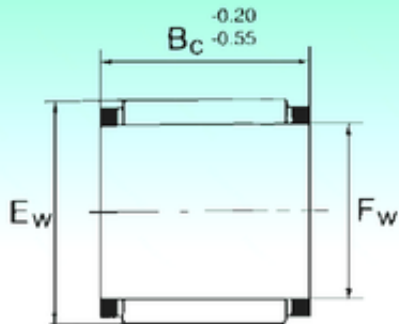

BEARING-THAILAND CO.,LTD.

NBS KBK 9x13x12 needle roller bearings

Bearing No. KBK 9x13x12

Bore Diameter	9 mm
Outer Diameter	13 mm
Fw	9 mm
Ew	13 mm
Bc	12 mm
Weight	0,0041 Kg
Basic dynamic load rating (C)	5,3 kN
Basic static load rating (C0)	5,7 kN

KBK 9x13x12 Bearing 2D drawings and 3D CAD models