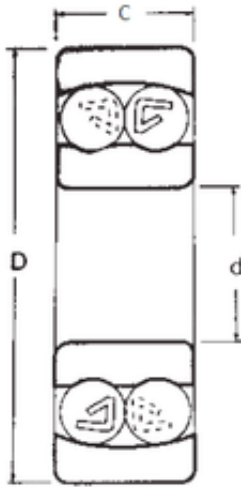

## BEARING-THAILAND CO.,LTD.

45 mm x 85 mm x 23 mm FBJ 2209 self aligning ball bearings

Bearing No. 2209

|                               |             |
|-------------------------------|-------------|
| Size                          | 45x85x23 mm |
| Bore Diameter                 | 45 mm       |
| Outer Diameter                | 85 mm       |
| Width                         | 23 mm       |
| d                             | 45 mm       |
| D                             | 85 mm       |
| B                             | 23 mm       |
| C                             | 23 mm       |
| Weight                        | 0,545 Kg    |
| Basic dynamic load rating (C) | 23,3 kN     |
| Basic static load rating (C0) | 8,15 kN     |
| (Grease) Lubrication Speed    | 7000 r/min  |

2209 Bearing 2D drawings and 3D CAD models