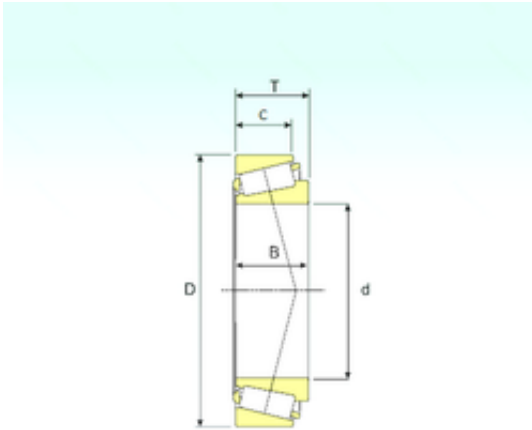

BEARING-THAILAND CO.,LTD.

45 mm x 100 mm x 25 mm ISB 31309 tapered roller bearings

Bearing No. 31309

| | |
|-------------------------------|-----------------|
| Size | 45x100x27.25 mm |
| Bore Diameter | 45 mm |
| Outer Diameter | 100 mm |
| Width | 27,25 mm |
| d | 45 mm |
| D | 100 mm |
| T | 27,25 mm |
| B | 25 mm |
| C | 18 mm |
| Weight | 0,95 Kg |
| Basic dynamic load rating (C) | 103 kN |
| Basic static load rating (C0) | 100 kN |
| (Grease) Lubrication Speed | 5126 r/min |

31309 Bearing 2D drawings and 3D CAD models