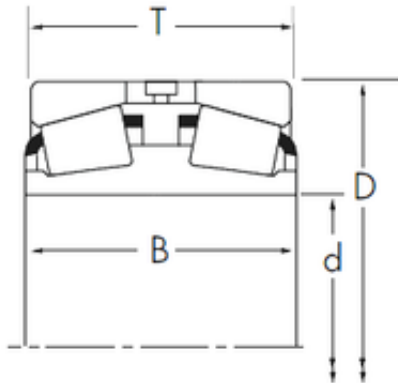

## BEARING-THAILAND CO.,LTD.

Timken Taper Roller Bearings 42362D/42587  
Lm119348d/Lm119311 Hh221440d/Hh221410  
779d/772 52400d/52618 52400d/52637  
52400d/52638 868d/854 782D/772

Bearing No. 42362D/42587

Size	92.075x149.225x63.5 mm
Bore Diameter	92,075 mm
Outer Diameter	149,225 mm
Width	63,5 mm
d	92,075 mm
D	149,225 mm
T	63,5 mm
B	57,942 mm
R	1,5 mm
r	3,3 mm

42362D/42587 Bearing 2D drawings and 3D CAD models